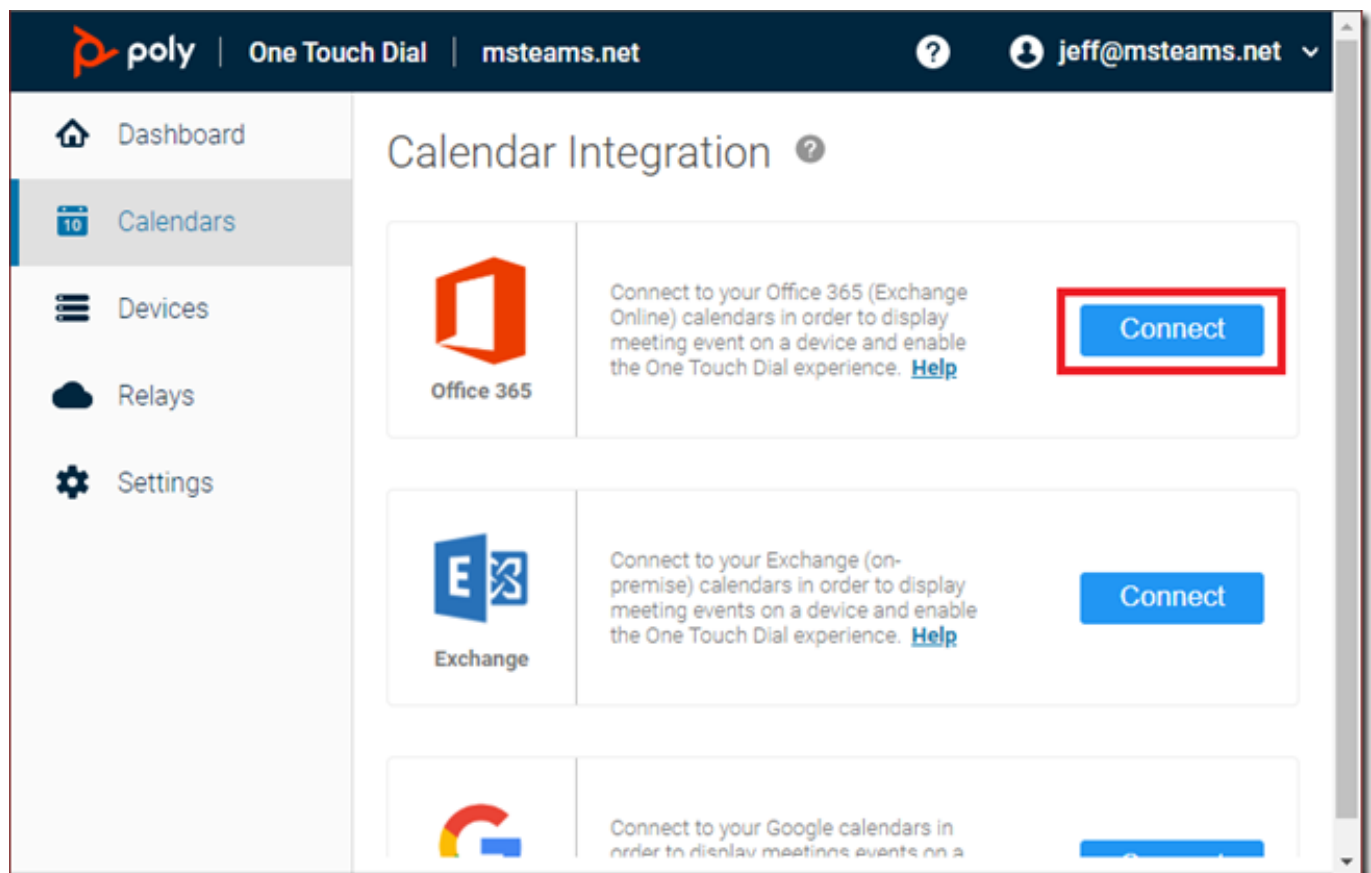

Simple draw tool for mac Office 365 Home Office 365 Personal Office 365 University Office 2019, Office 2016, or Office 2013 versions available as one-time purchases: The following products include the fully installed Office applications.. Such a database design diagram is used to show the entities present in a database as well as the relationship between tables in that database, typically used for modeling the organization of data within databases or information systems.. This can be an Office 365 subscription, or a one-time purchase of Office or individual Office application.. Entity Relationship Diagram is a snapshot of data structure Er diagram tool online.. Office 365 Business Office 365 Business Premium Office 365 A5 Office 365 ProPlus Office 365 Enterprise E3 Office 365 Enterprise E4 Office 365 Enterprise E5 Office 365 Nonprofit Business Premium Office 365 Nonprofit E3 Office 365 Nonprofit E5 Office 365 U.

com Office 2013 Office 365 Germany - Enterprise Office 365 Germany - Enterprise admin To help with issues you might